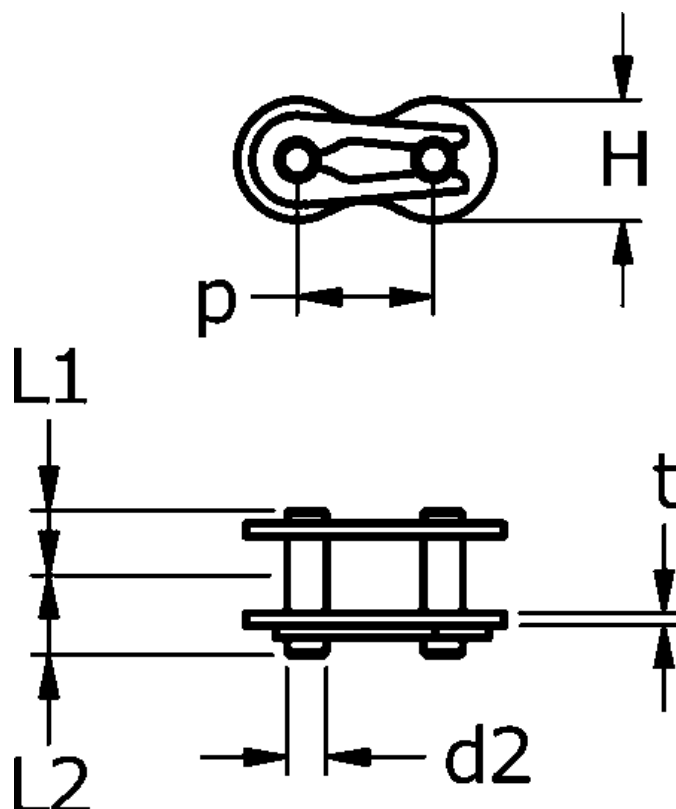

Article number: 61384101220002

Description: Tsubaki 16 B-1 Simplex connecting link with spring clip CL
Neptune. Lambda maintenance free

Note: 16 B-1

Measures

$d2 = 8.28$

$H = 21$

$L1 = 17.75$

$L2 = 19.95$

$P = 25.4$

$t = 3.2$